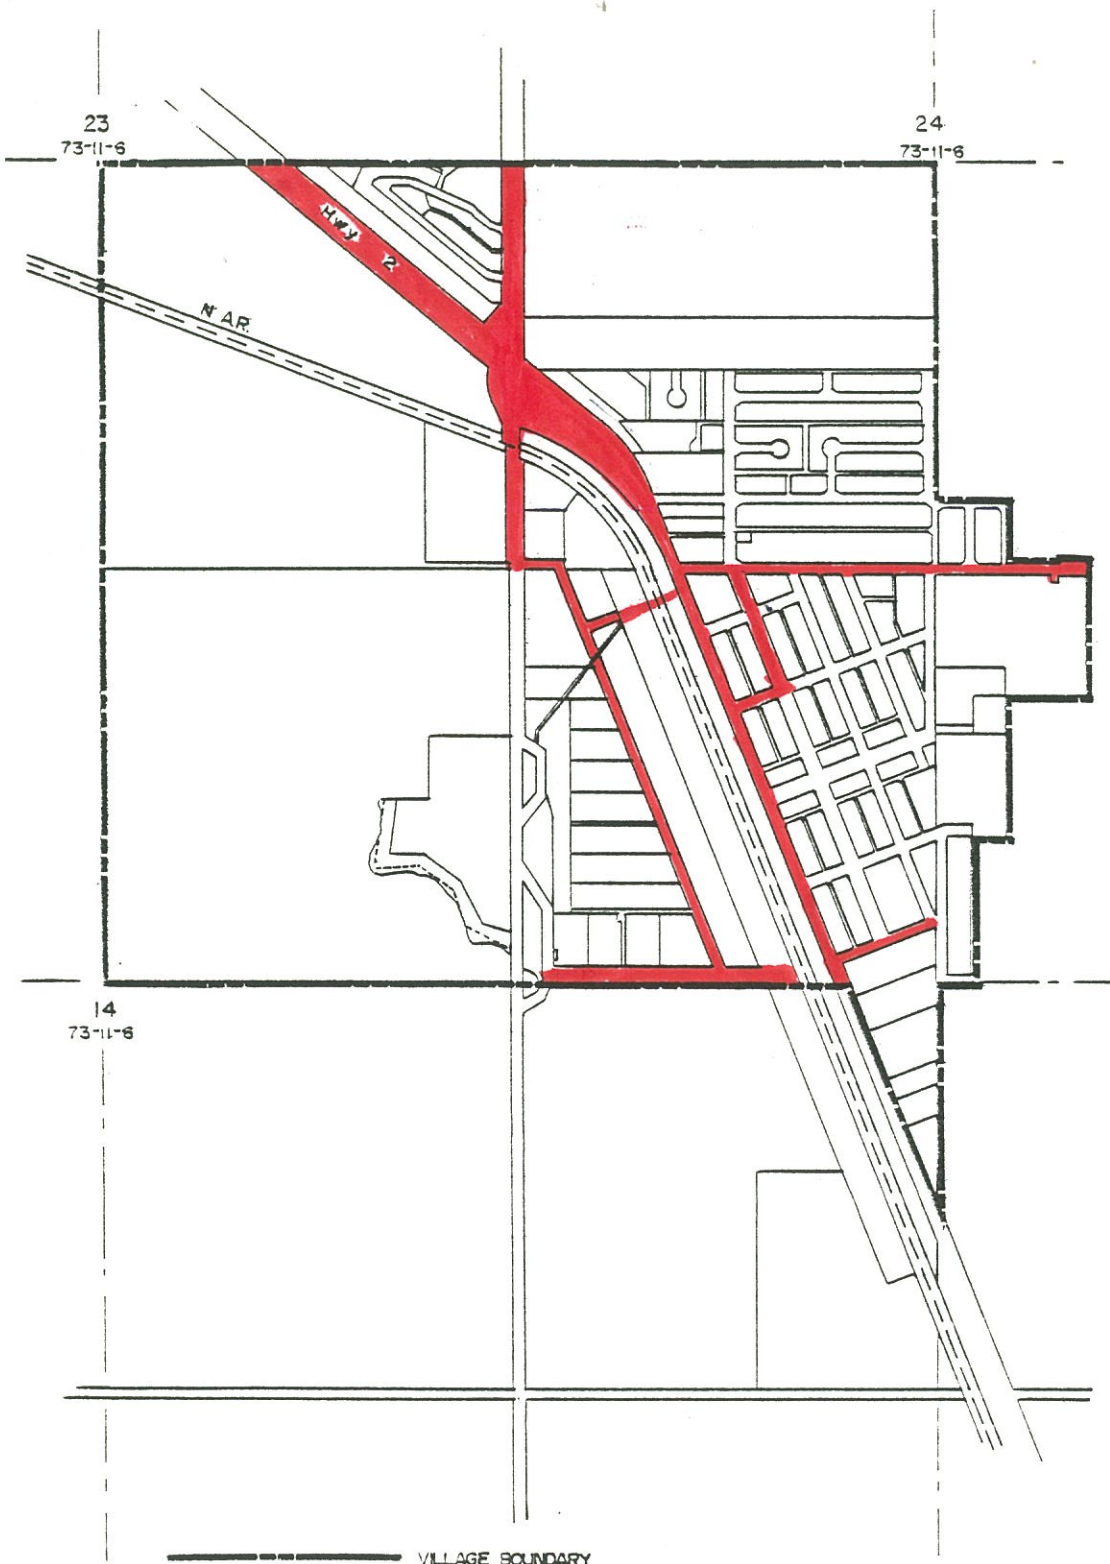

TITLE

MAP

VILLAGE

OF HYTHE

LEGEND

THE VILLAGE OF HYTHE

TRAFFIC BYLAW NO. 359

SCHEDULE "A"

TRUCK ROUTES

VILLAGE BOUNDARY

DATE

peace river regional planning commission